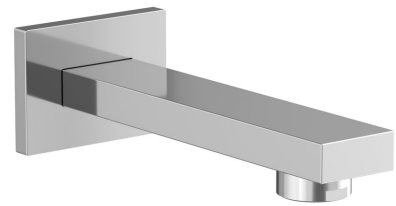

## Wall mounted spout, square, 160mm, chrome

Order code: BO411

### Size

Width: 70 mm  
Height: 50 mm  
Depth: 160 mm

### Properties

Colour: Chrome  
Material: Brass  
Warranty: 2 years