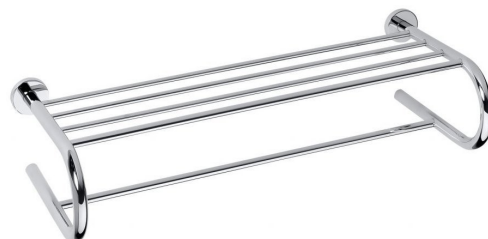

X-ROUND E towel shelf U-type, 600mm, chrome

Order code: XR418

Basic information

Brand: Sapho
Series: X-ROUND

Size

Length: 655 mm
Width: 655 mm
Height: 155 mm
Depth: 270 mm

Properties

Colour: Chrome
Material: Brass
Shape: Circular
Type: Towel holder: with shelf
Installation: Drilling
Weight / Piece: 1.66 kg
Packaging: 1 Piece
Warranty: 10 years