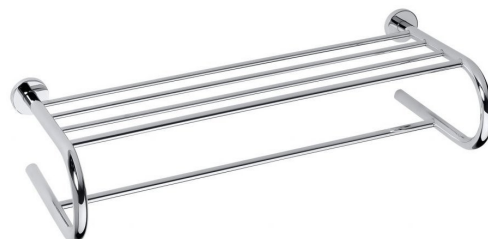

## X-ROUND E towel shelf U-type, 600mm, chrome

**Order code:** XR418

### Basic information

**Brand:** Sapho  
**Series:** X-ROUND

### Size

**Length:** 655 mm  
**Width:** 655 mm  
**Height:** 155 mm  
**Depth:** 270 mm

### Properties

**Colour:** Chrome  
**Material:** Brass  
**Shape:** Circular  
**Type:** Towel holder: with shelf  
**Installation:** Drilling  
**Weight / Piece:** 1.66 kg  
**Packaging:** 1 Piece  
**Warranty:** 10 years