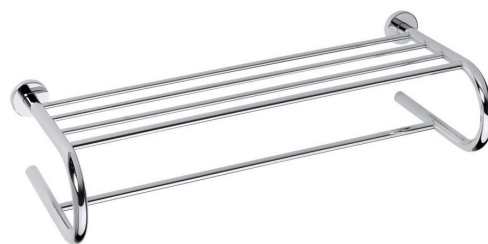

X-ROUND E towel shelf U-type, 600mm, chrome

Order code: XR418

Size

Length: 655 mm
Width: 655 mm
Height: 155 mm
Depth: 270 mm

Properties

Colour: Chrome
Material: Brass
Warranty: 10 years

Technical sheet