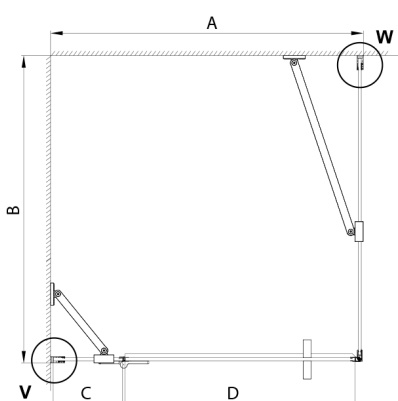

TRINITY BLACK rectangular screen 900x1200mm, matt glass, right

Order code: GT5612-90MR-B

Size

Width: 900 mm
 Height: 2000 mm
 Depth: 1200 mm

Properties

Warranty: 3 years

Technical sheet

| MODEL | A | B | C | D |
|-----------|-----------|-----------|-----|-----|
| 800x800 | 785-800 | 785-800 | 167 | 585 |
| 800x900 | 785-800 | 885-900 | 167 | 585 |
| 800x1000 | 785-800 | 985-1000 | 167 | 585 |
| 800x1200 | 785-800 | 1185-1200 | 167 | 585 |
| 900x800 | 885-900 | 785-800 | 267 | 585 |
| 900x900 | 885-900 | 885-900 | 267 | 585 |
| 900x1000 | 885-900 | 985-1000 | 267 | 585 |
| 900x1200 | 885-900 | 1185-1200 | 267 | 585 |
| 1000x800 | 985-1000 | 785-800 | 367 | 585 |
| 1000x900 | 985-1000 | 885-900 | 367 | 585 |
| 1000x1000 | 985-1000 | 985-1000 | 367 | 585 |
| 1000x1200 | 985-1000 | 1185-1200 | 367 | 585 |
| 1100x800 | 1085-1100 | 785-800 | 467 | 585 |
| 1100x900 | 1085-1100 | 885-900 | 467 | 585 |
| 1100x1000 | 1085-1100 | 985-1000 | 467 | 585 |
| 1100x1200 | 1085-1100 | 1185-1200 | 467 | 585 |
| 1200x800 | 1185-1200 | 785-800 | 567 | 585 |
| 1200x900 | 1185-1200 | 885-900 | 567 | 585 |
| 1200x1000 | 1185-1200 | 985-1000 | 567 | 585 |
| 1200x1200 | 1185-1200 | 1185-1200 | 567 | 585 |