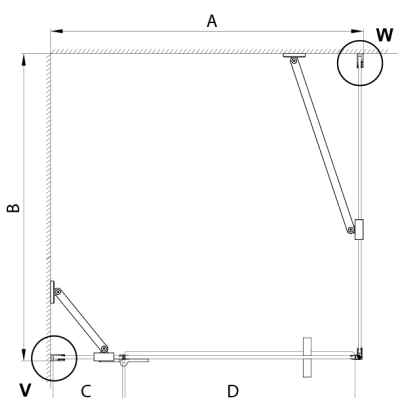

TRINITY GOLD MATT rectangular screen 1100x1200mm, matt glass, right

Order code: GT5612-11MR-G

Size

Width: 1100 mm
 Height: 2000 mm
 Depth: 1200 mm

Properties

Warranty: 3 years

Technical sheet

MODEL	A	B	C	D
800x800	785-800	785-800	167	585
800x900	785-800	885-900	167	585
800x1000	785-800	985-1000	167	585
800x1200	785-800	1185-1200	167	585
900x800	885-900	785-800	267	585
900x900	885-900	885-900	267	585
900x1000	885-900	985-1000	267	585
900x1200	885-900	1185-1200	267	585
1000x800	985-1000	785-800	367	585
1000x900	985-1000	885-900	367	585
1000x1000	985-1000	985-1000	367	585
1000x1200	985-1000	1185-1200	367	585
1100x800	1085-1100	785-800	467	585
1100x900	1085-1100	885-900	467	585
1100x1000	1085-1100	985-1000	467	585
1100x1200	1085-1100	1185-1200	467	585
1200x800	1185-1200	785-800	567	585
1200x900	1185-1200	885-900	567	585
1200x1000	1185-1200	985-1000	567	585
1200x1200	1185-1200	1185-1200	567	585