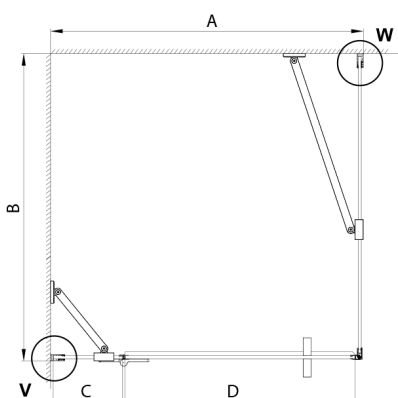

TRINITY GOLD MATT rectangular screen 1100x1200mm, matt glass, left

Order code: GT5612-11ML-G

Size

Width: 1100 mm
 Height: 2000 mm
 Depth: 1200 mm

Properties

Warranty: 3 years

Technical sheet

MODEL	A	B	C	D
800x800	785-800	785-800	167	585
800x900	785-800	885-900	167	585
800x1000	785-800	985-1000	167	585
800x1200	785-800	1185-1200	167	585
900x800	885-900	785-800	267	585
900x900	885-900	885-900	267	585
900x1000	885-900	985-1000	267	585
900x1200	885-900	1185-1200	267	585
1000x800	985-1000	785-800	367	585
1000x900	985-1000	885-900	367	585
1000x1000	985-1000	985-1000	367	585
1000x1200	985-1000	1185-1200	367	585
1100x800	1085-1100	785-800	467	585
1100x900	1085-1100	885-900	467	585
1100x1000	1085-1100	985-1000	467	585
1100x1200	1085-1100	1185-1200	467	585
1200x800	1185-1200	785-800	567	585
1200x900	1185-1200	885-900	567	585
1200x1000	1185-1200	985-1000	567	585
1200x1200	1185-1200	1185-1200	567	585