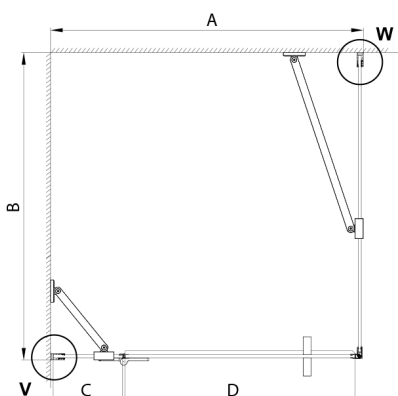

TRINITY BLACK rectangular screen 1100x1200mm, matt glass, left

Order code: GT5612-11ML-B

Size

Width: 1100 mm
 Height: 2000 mm
 Depth: 1200 mm

Properties

Warranty: 3 years

Technical sheet

MODEL	A	B	C	D
800x800	785-800	785-800	167	585
800x900	785-800	885-900	167	585
800x1000	785-800	985-1000	167	585
800x1200	785-800	1185-1200	167	585
900x800	885-900	785-800	267	585
900x900	885-900	885-900	267	585
900x1000	885-900	985-1000	267	585
900x1200	885-900	1185-1200	267	585
1000x800	985-1000	785-800	367	585
1000x900	985-1000	885-900	367	585
1000x1000	985-1000	985-1000	367	585
1000x1200	985-1000	1185-1200	367	585
1100x800	1085-1100	785-800	467	585
1100x900	1085-1100	885-900	467	585
1100x1000	1085-1100	985-1000	467	585
1100x1200	1085-1100	1185-1200	467	585
1200x800	1185-1200	785-800	567	585
1200x900	1185-1200	885-900	567	585
1200x1000	1185-1200	985-1000	567	585
1200x1200	1185-1200	1185-1200	567	585