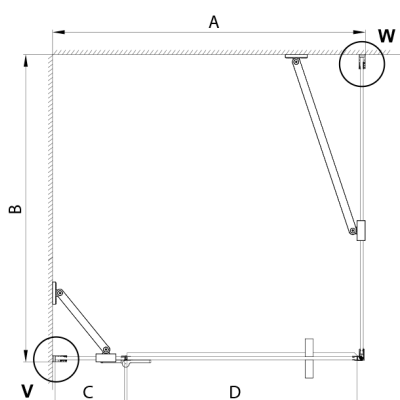

TRINITY GOLD MATT rectangular screen 1100x1200mm, clear glass, right

Order code: GT5612-11CR-G

Size

Width: 1100 mm
 Height: 2000 mm
 Depth: 1200 mm

Properties

Warranty: 3 years

Technical sheet

MODEL	A	B	C	D
800x800	785-800	785-800	167	585
800x900	785-800	885-900	167	585
800x1000	785-800	985-1000	167	585
800x1200	785-800	1185-1200	167	585
900x800	885-900	785-800	267	585
900x900	885-900	885-900	267	585
900x1000	885-900	985-1000	267	585
900x1200	885-900	1185-1200	267	585
1000x800	985-1000	785-800	367	585
1000x900	985-1000	885-900	367	585
1000x1000	985-1000	985-1000	367	585
1000x1200	985-1000	1185-1200	367	585
1100x800	1085-1100	785-800	467	585
1100x900	1085-1100	885-900	467	585
1100x1000	1085-1100	985-1000	467	585
1100x1200	1085-1100	1185-1200	467	585
1200x800	1185-1200	785-800	567	585
1200x900	1185-1200	885-900	567	585
1200x1000	1185-1200	985-1000	567	585
1200x1200	1185-1200	1185-1200	567	585