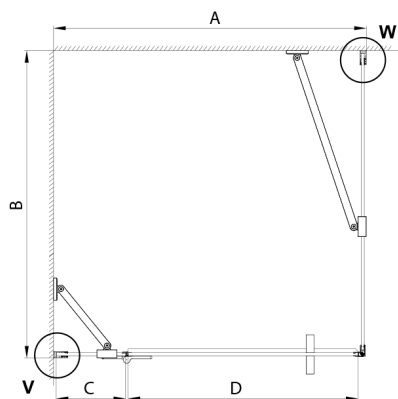

TRINITY GOLD MATT rectangular screen 1100x1200mm, clear glass, left

Order code: GT5612-11CL-G

Size

Width: 1100 mm
 Height: 2000 mm
 Depth: 1200 mm

Properties

Warranty: 3 years

Technical sheet

MODEL	A	B	C	D
800x800	785-800	785-800	167	585
800x900	785-800	885-900	167	585
800x1000	785-800	985-1000	167	585
800x1200	785-800	1185-1200	167	585
900x800	885-900	785-800	267	585
900x900	885-900	885-900	267	585
900x1000	885-900	985-1000	267	585
900x1200	885-900	1185-1200	267	585
1000x800	985-1000	785-800	367	585
1000x900	985-1000	885-900	367	585
1000x1000	985-1000	985-1000	367	585
1000x1200	985-1000	1185-1200	367	585
1100x800	1085-1100	785-800	467	585
1100x900	1085-1100	885-900	467	585
1100x1000	1085-1100	985-1000	467	585
1100x1200	1085-1100	1185-1200	467	585
1200x800	1185-1200	785-800	567	585
1200x900	1185-1200	885-900	567	585
1200x1000	1185-1200	985-1000	567	585
1200x1200	1185-1200	1185-1200	567	585