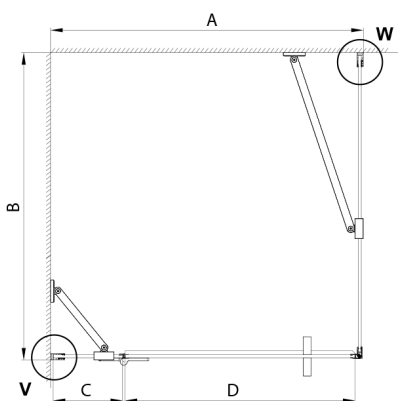

TRINITY BLACK rectangular screen 1100x1200mm, clear glass, left

Order code: GT5612-11CL-B

Size

Width: 1100 mm
 Height: 2000 mm
 Depth: 1200 mm

Properties

Warranty: 3 years

Technical sheet

| MODEL | A | B | C | D |
|-----------|-----------|-----------|-----|-----|
| 800x800 | 785-800 | 785-800 | 167 | 585 |
| 800x900 | 785-800 | 885-900 | 167 | 585 |
| 800x1000 | 785-800 | 985-1000 | 167 | 585 |
| 800x1200 | 785-800 | 1185-1200 | 167 | 585 |
| 900x800 | 885-900 | 785-800 | 267 | 585 |
| 900x900 | 885-900 | 885-900 | 267 | 585 |
| 900x1000 | 885-900 | 985-1000 | 267 | 585 |
| 900x1200 | 885-900 | 1185-1200 | 267 | 585 |
| 1000x800 | 985-1000 | 785-800 | 367 | 585 |
| 1000x900 | 985-1000 | 885-900 | 367 | 585 |
| 1000x1000 | 985-1000 | 985-1000 | 367 | 585 |
| 1000x1200 | 985-1000 | 1185-1200 | 367 | 585 |
| 1100x800 | 1085-1100 | 785-800 | 467 | 585 |
| 1100x900 | 1085-1100 | 885-900 | 467 | 585 |
| 1100x1000 | 1085-1100 | 985-1000 | 467 | 585 |
| 1100x1200 | 1085-1100 | 1185-1200 | 467 | 585 |
| 1200x800 | 1185-1200 | 785-800 | 567 | 585 |
| 1200x900 | 1185-1200 | 885-900 | 567 | 585 |
| 1200x1000 | 1185-1200 | 985-1000 | 567 | 585 |
| 1200x1200 | 1185-1200 | 1185-1200 | 567 | 585 |