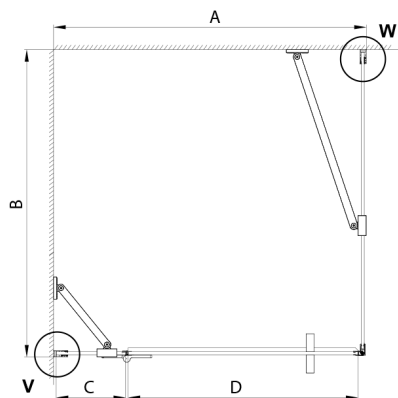

TRINITY CHROME rectangular screen 1000x1200mm, matt glass, left

Order code: GT5612-10ML-CH

Size

Width: 1000 mm
 Height: 2000 mm
 Depth: 1200 mm

Properties

Warranty: 3 years

Technical sheet

MODEL	A	B	C	D
800x800	785-800	785-800	167	585
800x900	785-800	885-900	167	585
800x1000	785-800	985-1000	167	585
800x1200	785-800	1185-1200	167	585
900x800	885-900	785-800	267	585
900x900	885-900	885-900	267	585
900x1000	885-900	985-1000	267	585
900x1200	885-900	1185-1200	267	585
1000x800	985-1000	785-800	367	585
1000x900	985-1000	885-900	367	585
1000x1000	985-1000	985-1000	367	585
1000x1200	985-1000	1185-1200	367	585
1100x800	1085-1100	785-800	467	585
1100x900	1085-1100	885-900	467	585
1100x1000	1085-1100	985-1000	467	585
1100x1200	1085-1100	1185-1200	467	585
1200x800	1185-1200	785-800	567	585
1200x900	1185-1200	885-900	567	585
1200x1000	1185-1200	985-1000	567	585
1200x1200	1185-1200	1185-1200	567	585