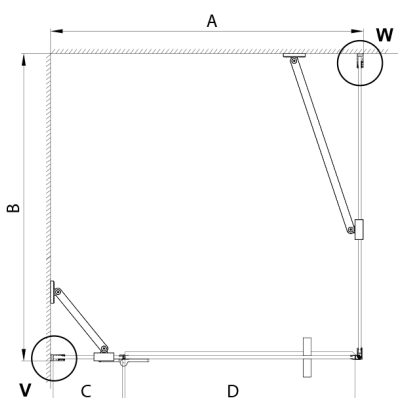

TRINITY GOLD MATT rectangular screen 1000x1200mm, matt glass, left

Order code: GT5612-10ML-G

Size

Width: 1000 mm
 Height: 2000 mm
 Depth: 1200 mm

Properties

Warranty: 3 years

Technical sheet

| MODEL | A | B | C | D |
|-----------|-----------|-----------|-----|-----|
| 800x800 | 785-800 | 785-800 | 167 | 585 |
| 800x900 | 785-800 | 885-900 | 167 | 585 |
| 800x1000 | 785-800 | 985-1000 | 167 | 585 |
| 800x1200 | 785-800 | 1185-1200 | 167 | 585 |
| 900x800 | 885-900 | 785-800 | 267 | 585 |
| 900x900 | 885-900 | 885-900 | 267 | 585 |
| 900x1000 | 885-900 | 985-1000 | 267 | 585 |
| 900x1200 | 885-900 | 1185-1200 | 267 | 585 |
| 1000x800 | 985-1000 | 785-800 | 367 | 585 |
| 1000x900 | 985-1000 | 885-900 | 367 | 585 |
| 1000x1000 | 985-1000 | 985-1000 | 367 | 585 |
| 1000x1200 | 985-1000 | 1185-1200 | 367 | 585 |
| 1100x800 | 1085-1100 | 785-800 | 467 | 585 |
| 1100x900 | 1085-1100 | 885-900 | 467 | 585 |
| 1100x1000 | 1085-1100 | 985-1000 | 467 | 585 |
| 1100x1200 | 1085-1100 | 1185-1200 | 467 | 585 |
| 1200x800 | 1185-1200 | 785-800 | 567 | 585 |
| 1200x900 | 1185-1200 | 885-900 | 567 | 585 |
| 1200x1000 | 1185-1200 | 985-1000 | 567 | 585 |
| 1200x1200 | 1185-1200 | 1185-1200 | 567 | 585 |