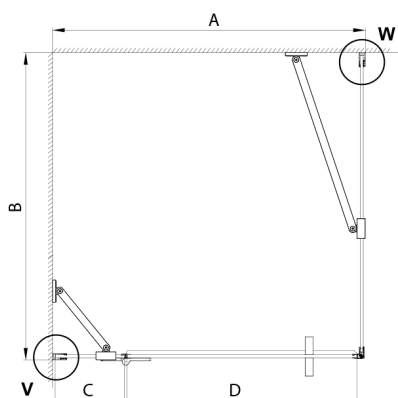

TRINITY BLACK rectangular screen 1000x1200mm, clear glass, right

Order code: GT5612-10CR-B

Size

Width: 1000 mm
 Height: 2000 mm
 Depth: 1200 mm

Properties

Warranty: 3 years

Technical sheet

MODEL	A	B	C	D
800x800	785-800	785-800	167	585
800x900	785-800	885-900	167	585
800x1000	785-800	985-1000	167	585
800x1200	785-800	1185-1200	167	585
900x800	885-900	785-800	267	585
900x900	885-900	885-900	267	585
900x1000	885-900	985-1000	267	585
900x1200	885-900	1185-1200	267	585
1000x800	985-1000	785-800	367	585
1000x900	985-1000	885-900	367	585
1000x1000	985-1000	985-1000	367	585
1000x1200	985-1000	1185-1200	367	585
1100x800	1085-1100	785-800	467	585
1100x900	1085-1100	885-900	467	585
1100x1000	1085-1100	985-1000	467	585
1100x1200	1085-1100	1185-1200	467	585
1200x800	1185-1200	785-800	567	585
1200x900	1185-1200	885-900	567	585
1200x1000	1185-1200	985-1000	567	585
1200x1200	1185-1200	1185-1200	567	585