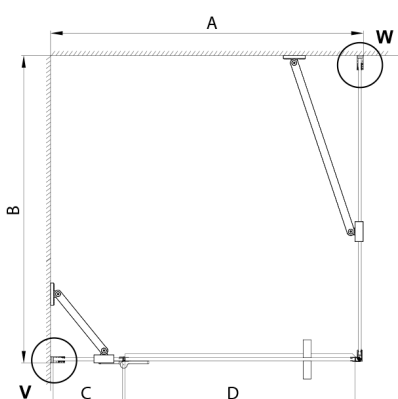

TRINITY BLACK rectangular screen 900x1000mm, matt glass, right

Order code: GT5610-90MR-B

Size

Width: 900 mm
 Height: 2000 mm
 Depth: 1000 mm

Properties

Warranty: 3 years

Technical sheet

| MODEL | A | B | C | D |
|-----------|-----------|-----------|-----|-----|
| 800x800 | 785-800 | 785-800 | 167 | 585 |
| 800x900 | 785-800 | 885-900 | 167 | 585 |
| 800x1000 | 785-800 | 985-1000 | 167 | 585 |
| 800x1200 | 785-800 | 1185-1200 | 167 | 585 |
| 900x800 | 885-900 | 785-800 | 267 | 585 |
| 900x900 | 885-900 | 885-900 | 267 | 585 |
| 900x1000 | 885-900 | 985-1000 | 267 | 585 |
| 900x1200 | 885-900 | 1185-1200 | 267 | 585 |
| 1000x800 | 985-1000 | 785-800 | 367 | 585 |
| 1000x900 | 985-1000 | 885-900 | 367 | 585 |
| 1000x1000 | 985-1000 | 985-1000 | 367 | 585 |
| 1000x1200 | 985-1000 | 1185-1200 | 367 | 585 |
| 1100x800 | 1085-1100 | 785-800 | 467 | 585 |
| 1100x900 | 1085-1100 | 885-900 | 467 | 585 |
| 1100x1000 | 1085-1100 | 985-1000 | 467 | 585 |
| 1100x1200 | 1085-1100 | 1185-1200 | 467 | 585 |
| 1200x800 | 1185-1200 | 785-800 | 567 | 585 |
| 1200x900 | 1185-1200 | 885-900 | 567 | 585 |
| 1200x1000 | 1185-1200 | 985-1000 | 567 | 585 |
| 1200x1200 | 1185-1200 | 1185-1200 | 567 | 585 |