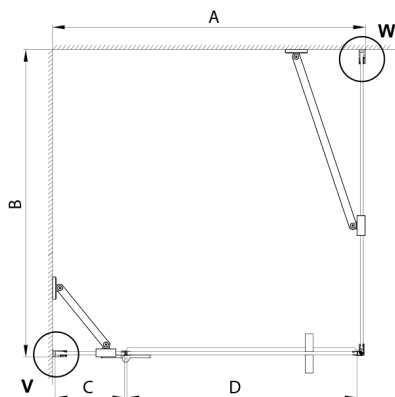

TRINITY GOLD MATT rectangular screen 1100x1000mm, matt glass, left

Order code: GT5610-11ML-G

Size

Width: 1100 mm
 Height: 2000 mm
 Depth: 1000 mm

Properties

Warranty: 3 years

Technical sheet

MODEL	A	B	C	D
800x800	785-800	785-800	167	585
800x900	785-800	885-900	167	585
800x1000	785-800	985-1000	167	585
800x1200	785-800	1185-1200	167	585
900x800	885-900	785-800	267	585
900x900	885-900	885-900	267	585
900x1000	885-900	985-1000	267	585
900x1200	885-900	1185-1200	267	585
1000x800	985-1000	785-800	367	585
1000x900	985-1000	885-900	367	585
1000x1000	985-1000	985-1000	367	585
1000x1200	985-1000	1185-1200	367	585
1100x800	1085-1100	785-800	467	585
1100x900	1085-1100	885-900	467	585
1100x1000	1085-1100	985-1000	467	585
1100x1200	1085-1100	1185-1200	467	585
1200x800	1185-1200	785-800	567	585
1200x900	1185-1200	885-900	567	585
1200x1000	1185-1200	985-1000	567	585
1200x1200	1185-1200	1185-1200	567	585