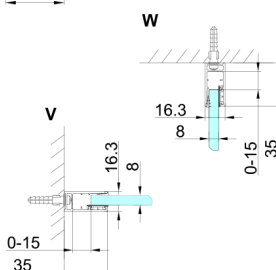

## TRINITY GOLD MATT square screen 1100x1100mm, corner, matt glass

**Order code:** GT2211-11M-G

**Size**

Width: 1100 mm  
 Height: 2000 mm  
 Depth: 1100 mm

**Properties**

Warranty: 3 years

### Technical sheet

| MODEL     | A         | B         | C   | D   | E   | F   |
|-----------|-----------|-----------|-----|-----|-----|-----|
| 800x800   | 785-800   | 785-800   | 167 | 585 | 167 | 840 |
| 800x900   | 785-800   | 885-900   | 267 | 585 | 167 | 840 |
| 800x1000  | 785-800   | 985-1000  | 367 | 585 | 167 | 840 |
| 800x1100  | 785-800   | 1085-1100 | 467 | 585 | 167 | 840 |
| 800x1200  | 785-800   | 1185-1200 | 567 | 585 | 167 | 840 |
| 900x900   | 885-900   | 885-900   | 267 | 585 | 267 | 840 |
| 900x1000  | 885-900   | 985-1000  | 367 | 585 | 267 | 840 |
| 900x1100  | 885-900   | 1085-1100 | 467 | 585 | 267 | 840 |
| 900x1200  | 885-900   | 1185-1200 | 567 | 585 | 267 | 840 |
| 1000x1000 | 985-1000  | 985-1000  | 367 | 585 | 367 | 840 |
| 1000x1100 | 985-1000  | 1085-1100 | 467 | 585 | 367 | 840 |
| 1000x1200 | 985-1000  | 1185-1200 | 567 | 585 | 367 | 840 |
| 1100x1100 | 1085-1100 | 1085-1100 | 467 | 585 | 467 | 840 |
| 1100x1200 | 1085-1100 | 1185-1200 | 567 | 585 | 467 | 840 |
| 1200x1200 | 1185-1200 | 1185-1200 | 567 | 585 | 567 | 840 |