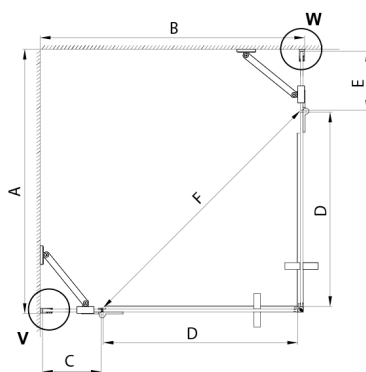

## TRINITY GOLD MATT square screen 1100x1100mm, corner, matt glass

**Order code:** GT2211-11M-G

**Size**

Width: 1100 mm  
 Height: 2000 mm  
 Depth: 1100 mm

**Properties**

Warranty: 3 years

### Technical sheet

| MODEL     | A         | B         | C   | D   | E   | F   |
|-----------|-----------|-----------|-----|-----|-----|-----|
| 800x800   | 785-800   | 785-800   | 167 | 585 | 167 | 840 |
| 800x900   | 785-800   | 885-900   | 267 | 585 | 167 | 840 |
| 800x1000  | 785-800   | 985-1000  | 367 | 585 | 167 | 840 |
| 800x1100  | 785-800   | 1085-1100 | 467 | 585 | 167 | 840 |
| 800x1200  | 785-800   | 1185-1200 | 567 | 585 | 167 | 840 |
| 900x900   | 885-900   | 885-900   | 267 | 585 | 267 | 840 |
| 900x1000  | 885-900   | 985-1000  | 367 | 585 | 267 | 840 |
| 900x1100  | 885-900   | 1085-1100 | 467 | 585 | 267 | 840 |
| 900x1200  | 885-900   | 1185-1200 | 567 | 585 | 267 | 840 |
| 1000x1000 | 985-1000  | 985-1000  | 367 | 585 | 367 | 840 |
| 1000x1100 | 985-1000  | 1085-1100 | 467 | 585 | 367 | 840 |
| 1000x1200 | 985-1000  | 1185-1200 | 567 | 585 | 367 | 840 |
| 1100x1100 | 1085-1100 | 1085-1100 | 467 | 585 | 467 | 840 |
| 1100x1200 | 1085-1100 | 1185-1200 | 567 | 585 | 467 | 840 |
| 1200x1200 | 1185-1200 | 1185-1200 | 567 | 585 | 567 | 840 |