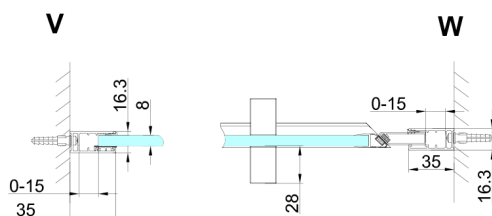

TRINITY GOLD shower door 900 mm, matt glass, left

Order code: GT1290ML-G

Size

Width: 900 mm

Height: 2000 mm

Properties

Warranty: 3 years

Technical sheet

MODEL	A	B	C
800	785-815	167	555
900	885-915	267	555
1000	985-1015	367	555
1100	1085-1115	467	555
1200	1185-1215	567	555