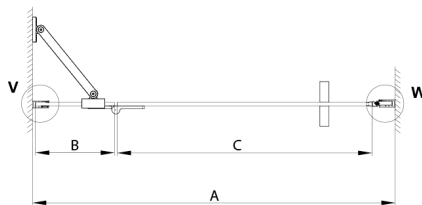

TRINITY GOLD shower door 900 mm, matt glass, left

Order code: GT1290ML-G

Size

Width: 900 mm

Height: 2000 mm

Properties

Warranty: 3 years

Technical sheet

MODEL	A	B	C
800	785-815	167	555
900	885-915	267	555
1000	985-1015	367	555
1100	1085-1115	467	555
1200	1185-1215	567	555