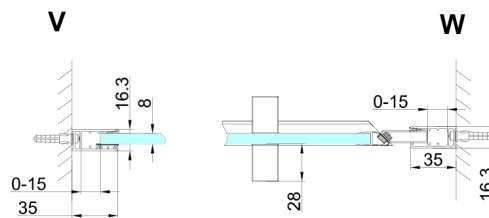

TRINITY BLACK shower door 900 mm, matt glass, left

Order code: GT1290ML-B

Size

Width: 900 mm

Height: 2000 mm

Properties

Warranty: 3 years

Technical sheet

MODEL	A	B	C
800	785-815	167	555
900	885-915	267	555
1000	985-1015	367	555
1100	1085-1115	467	555
1200	1185-1215	567	555