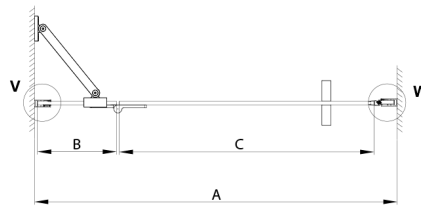

TRINITY BLACK shower door 900 mm, matt glass, left

Order code: GT1290ML-B

Size

Width: 900 mm

Height: 2000 mm

Properties

Warranty: 3 years

Technical sheet

MODEL	A	B	C
800	785-815	167	555
900	885-915	267	555
1000	985-1015	367	555
1100	1085-1115	467	555
1200	1185-1215	567	555