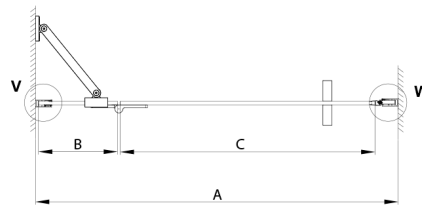

TRINITY GOLD shower door 900 mm, clear glass, right

Order code: GT1290CR-G

Size

Width: 900 mm
Height: 2000 mm

Properties

Warranty: 3 years

Technical sheet

MODEL	A	B	C
800	785-815	167	555
900	885-915	267	555
1000	985-1015	367	555
1100	1085-1115	467	555
1200	1185-1215	567	555