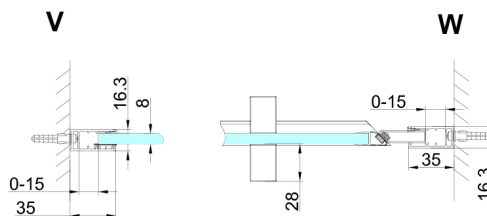

TRINITY GOLD shower door 900 mm, clear glass, right

Order code: GT1290CR-G

Size

Width: 900 mm
Height: 2000 mm

Properties

Warranty: 3 years

Technical sheet

MODEL	A	B	C
800	785-815	167	555
900	885-915	267	555
1000	985-1015	367	555
1100	1085-1115	467	555
1200	1185-1215	567	555