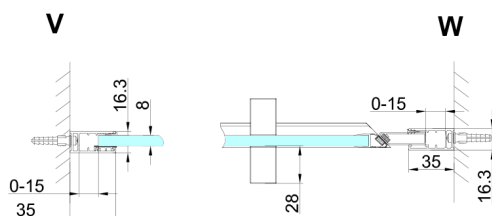

TRINITY CHROME shower door 900 mm, clear glass, left

Order code: GT1290CL-CH

Size

Width: 900 mm
Height: 2000 mm

Properties

Warranty: 3 years

Technical sheet

MODEL	A	B	C
800	785-815	167	555
900	885-915	267	555
1000	985-1015	367	555
1100	1085-1115	467	555
1200	1185-1215	567	555