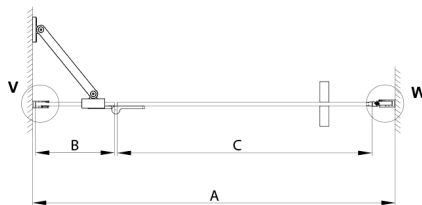

TRINITY CHROME shower door 900 mm, clear glass, left

Order code: GT1290CL-CH

Size

Width: 900 mm
Height: 2000 mm

Properties

Warranty: 3 years

Technical sheet

MODEL	A	B	C
800	785-815	167	555
900	885-915	267	555
1000	985-1015	367	555
1100	1085-1115	467	555
1200	1185-1215	567	555