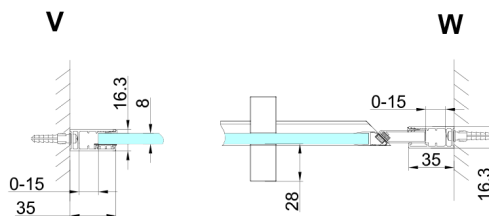

TRINITY GOLD shower door 900 mm, clear glass, left

Order code: GT1290CL-G

Size

Width: 900 mm
Height: 2000 mm

Properties

Warranty: 3 years

Technical sheet

MODEL	A	B	C
800	785-815	167	555
900	885-915	267	555
1000	985-1015	367	555
1100	1085-1115	467	555
1200	1185-1215	567	555