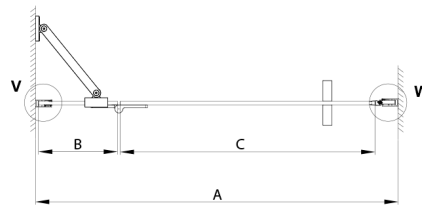

TRINITY GOLD shower door 900 mm, clear glass, left

Order code: GT1290CL-G

Size

Width: 900 mm
Height: 2000 mm

Properties

Warranty: 3 years

Technical sheet

MODEL	A	B	C
800	785-815	167	555
900	885-915	267	555
1000	985-1015	367	555
1100	1085-1115	467	555
1200	1185-1215	567	555