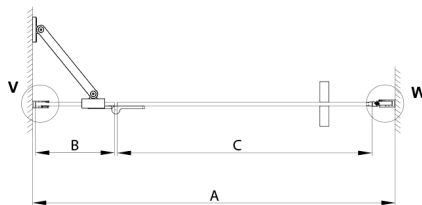

TRINITY GOLD shower door 800 mm, matt glass, right

Order code: GT1280MR-G

Size

Width: 800 mm
Height: 2000 mm

Properties

Warranty: 3 years

Technical sheet

MODEL	A	B	C
800	785-815	167	555
900	885-915	267	555
1000	985-1015	367	555
1100	1085-1115	467	555
1200	1185-1215	567	555