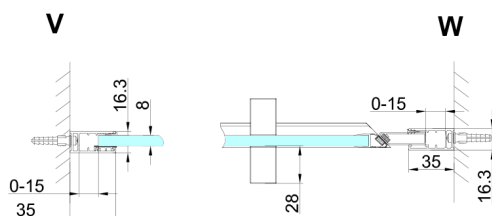

TRINITY GOLD shower door 800 mm, matt glass, right

Order code: GT1280MR-G

Size

Width: 800 mm
Height: 2000 mm

Properties

Warranty: 3 years

Technical sheet

MODEL	A	B	C
800	785-815	167	555
900	885-915	267	555
1000	985-1015	367	555
1100	1085-1115	467	555
1200	1185-1215	567	555