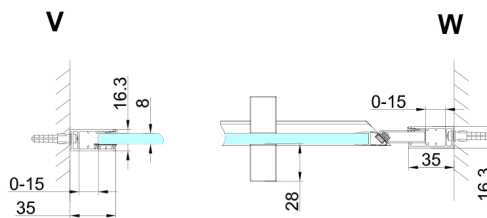

TRINITY CHROME shower door 800 mm, matt glass, left

Order code: GT1280ML-CH

Size

Width: 800 mm

Height: 2000 mm

Properties

Warranty: 3 years

Technical sheet

MODEL	A	B	C
800	785-815	167	555
900	885-915	267	555
1000	985-1015	367	555
1100	1085-1115	467	555
1200	1185-1215	567	555