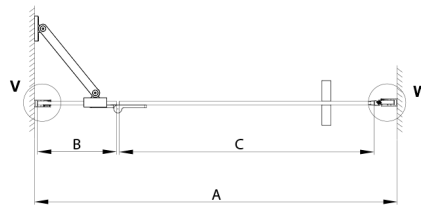

TRINITY CHROME shower door 800 mm, matt glass, left

Order code: GT1280ML-CH

Size

Width: 800 mm

Height: 2000 mm

Properties

Warranty: 3 years

Technical sheet

MODEL	A	B	C
800	785-815	167	555
900	885-915	267	555
1000	985-1015	367	555
1100	1085-1115	467	555
1200	1185-1215	567	555