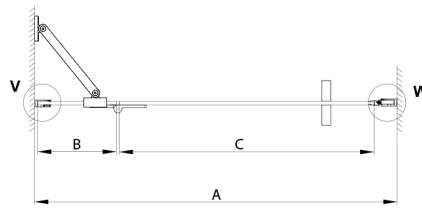

TRINITY BLACK shower door 800 mm, matt glass, left

Order code: GT1280ML-B

Size

Width: 800 mm
Height: 2000 mm

Properties

Warranty: 3 years

Technical sheet

MODEL	A	B	C
800	785-815	167	555
900	885-915	267	555
1000	985-1015	367	555
1100	1085-1115	467	555
1200	1185-1215	567	555