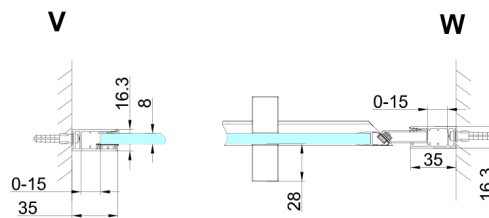

TRINITY BLACK shower door 800 mm, matt glass, left

Order code: GT1280ML-B

Size

Width: 800 mm
Height: 2000 mm

Properties

Warranty: 3 years

Technical sheet

MODEL	A	B	C
800	785-815	167	555
900	885-915	267	555
1000	985-1015	367	555
1100	1085-1115	467	555
1200	1185-1215	567	555