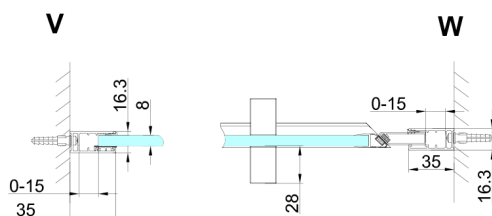

TRINITY CHROME shower door 800 mm, clear glass, right

Order code: GT1280CR-CH

Size

Width: 800 mm

Height: 2000 mm

Properties

Warranty: 3 years

Technical sheet

MODEL	A	B	C
800	785-815	167	555
900	885-915	267	555
1000	985-1015	367	555
1100	1085-1115	467	555
1200	1185-1215	567	555