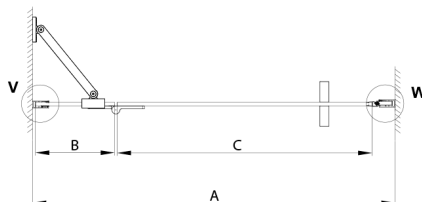

TRINITY CHROME shower door 800 mm, clear glass, right

Order code: GT1280CR-CH

Size

Width: 800 mm

Height: 2000 mm

Properties

Warranty: 3 years

Technical sheet

MODEL	A	B	C
800	785-815	167	555
900	885-915	267	555
1000	985-1015	367	555
1100	1085-1115	467	555
1200	1185-1215	567	555