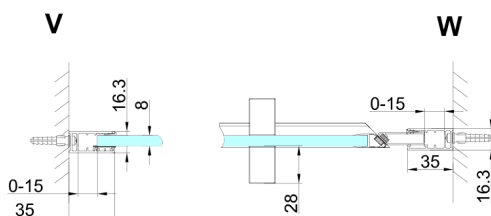

TRINITY GOLD shower door 800 mm, clear glass, right

Order code: GT1280CR-G

Size

Width: 800 mm
Height: 2000 mm

Properties

Warranty: 3 years

Technical sheet

MODEL	A	B	C
800	785-815	167	555
900	885-915	267	555
1000	985-1015	367	555
1100	1085-1115	467	555
1200	1185-1215	567	555