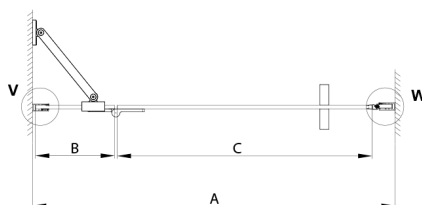

TRINITY GOLD shower door 800 mm, clear glass, right

Order code: GT1280CR-G

Size

Width: 800 mm
Height: 2000 mm

Properties

Warranty: 3 years

Technical sheet

MODEL	A	B	C
800	785-815	167	555
900	885-915	267	555
1000	985-1015	367	555
1100	1085-1115	467	555
1200	1185-1215	567	555