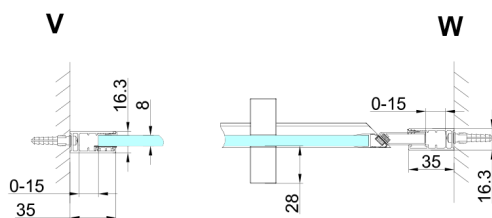

TRINITY CHROME shower door 1200 mm, matt glass, right

Order code: GT1212MR-CH

Size

Width: 1200 mm

Height: 2000 mm

Properties

Warranty: 3 years

Technical sheet

MODEL	A	B	C
800	785-815	167	555
900	885-915	267	555
1000	985-1015	367	555
1100	1085-1115	467	555
1200	1185-1215	567	555