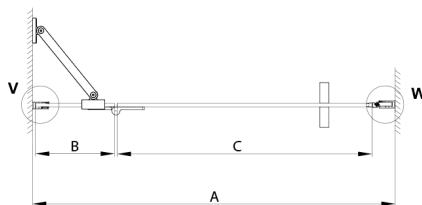

TRINITY CHROME shower door 1200 mm, matt glass, right

Order code: GT1212MR-CH

Size

Width: 1200 mm

Height: 2000 mm

Properties

Warranty: 3 years

Technical sheet

MODEL	A	B	C
800	785-815	167	555
900	885-915	267	555
1000	985-1015	367	555
1100	1085-1115	467	555
1200	1185-1215	567	555