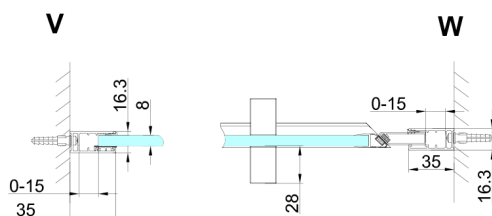

TRINITY GOLD shower door 1200 mm, matt glass, right

Order code: GT1212MR-G

Size

Width: 1200 mm

Height: 2000 mm

Properties

Warranty: 3 years

Technical sheet

MODEL	A	B	C
800	785-815	167	555
900	885-915	267	555
1000	985-1015	367	555
1100	1085-1115	467	555
1200	1185-1215	567	555