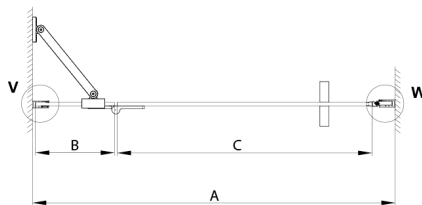

TRINITY GOLD shower door 1200 mm, matt glass, right

Order code: GT1212MR-G

Size

Width: 1200 mm

Height: 2000 mm

Properties

Warranty: 3 years

Technical sheet

MODEL	A	B	C
800	785-815	167	555
900	885-915	267	555
1000	985-1015	367	555
1100	1085-1115	467	555
1200	1185-1215	567	555