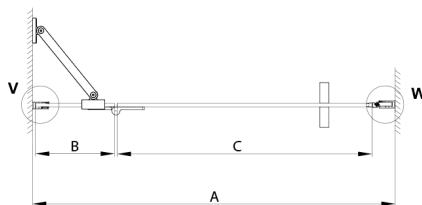

TRINITY CHROME shower door 1200 mm, matt glass, left

Order code: GT1212ML-CH

Size

Width: 1200 mm

Height: 2000 mm

Properties

Warranty: 3 years

Technical sheet

MODEL	A	B	C
800	785-815	167	555
900	885-915	267	555
1000	985-1015	367	555
1100	1085-1115	467	555
1200	1185-1215	567	555