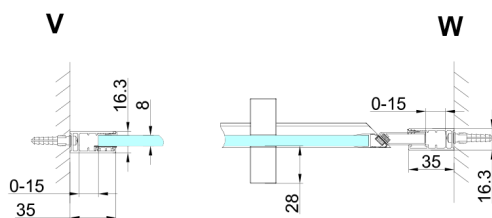

TRINITY CHROME shower door 1200 mm, matt glass, left

Order code: GT1212ML-CH

Size

Width: 1200 mm

Height: 2000 mm

Properties

Warranty: 3 years

Technical sheet

MODEL	A	B	C
800	785-815	167	555
900	885-915	267	555
1000	985-1015	367	555
1100	1085-1115	467	555
1200	1185-1215	567	555