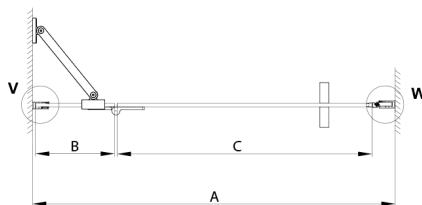

TRINITY BLACK shower door 1200 mm, matt glass, left

Order code: GT1212ML-B

Size

Width: 1200 mm

Height: 2000 mm

Properties

Warranty: 3 years

Technical sheet

MODEL	A	B	C
800	785-815	167	555
900	885-915	267	555
1000	985-1015	367	555
1100	1085-1115	467	555
1200	1185-1215	567	555