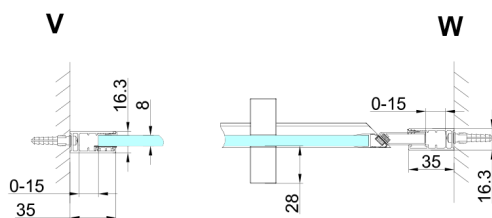

TRINITY BLACK shower door 1200 mm, matt glass, left

Order code: GT1212ML-B

Size

Width: 1200 mm

Height: 2000 mm

Properties

Warranty: 3 years

Technical sheet

MODEL	A	B	C
800	785-815	167	555
900	885-915	267	555
1000	985-1015	367	555
1100	1085-1115	467	555
1200	1185-1215	567	555