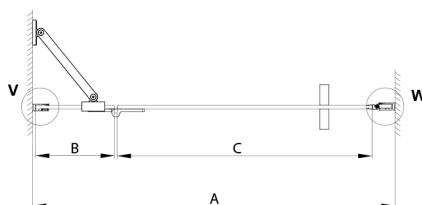

TRINITY BLACK shower door 1200 mm, clear glass, right

Order code: GT1212CR-B

Size

Width: 1200 mm

Height: 2000 mm

Properties

Warranty: 3 years

Technical sheet

MODEL	A	B	C
800	785-815	167	555
900	885-915	267	555
1000	985-1015	367	555
1100	1085-1115	467	555
1200	1185-1215	567	555