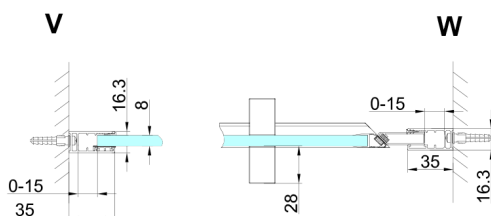

TRINITY BLACK shower door 1200 mm, clear glass, right

Order code: GT1212CR-B

Size

Width: 1200 mm

Height: 2000 mm

Properties

Warranty: 3 years

Technical sheet

MODEL	A	B	C
800	785-815	167	555
900	885-915	267	555
1000	985-1015	367	555
1100	1085-1115	467	555
1200	1185-1215	567	555