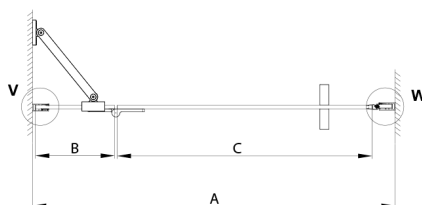

TRINITY GOLD shower door 1200 mm, clear glass, left

Order code: GT1212CL-G

Size

Width: 1200 mm

Height: 2000 mm

Properties

Warranty: 3 years

Technical sheet

MODEL	A	B	C
800	785-815	167	555
900	885-915	267	555
1000	985-1015	367	555
1100	1085-1115	467	555
1200	1185-1215	567	555