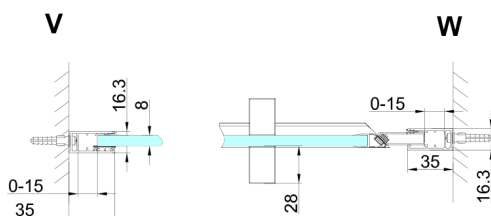

TRINITY GOLD shower door 1200 mm, clear glass, left

Order code: GT1212CL-G

Size

Width: 1200 mm

Height: 2000 mm

Properties

Warranty: 3 years

Technical sheet

MODEL	A	B	C
800	785-815	167	555
900	885-915	267	555
1000	985-1015	367	555
1100	1085-1115	467	555
1200	1185-1215	567	555