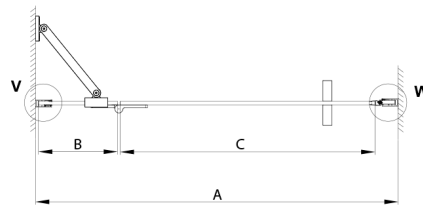

TRINITY BLACK shower door 1200 mm, clear glass, left

Order code: GT1212CL-B

Size

Width: 1200 mm

Height: 2000 mm

Properties

Warranty: 3 years

Technical sheet

MODEL	A	B	C
800	785-815	167	555
900	885-915	267	555
1000	985-1015	367	555
1100	1085-1115	467	555
1200	1185-1215	567	555