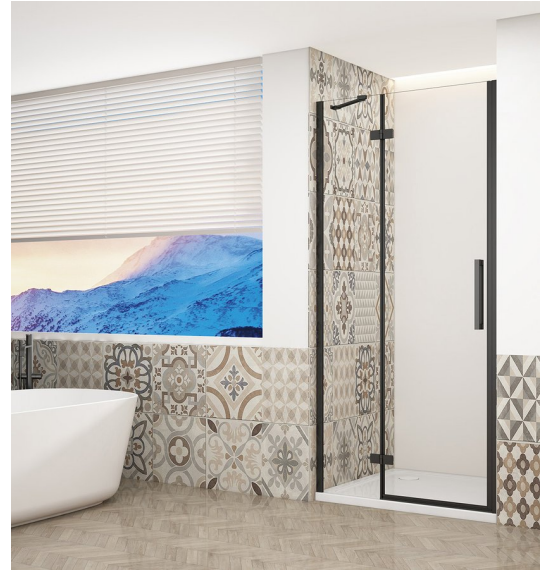

TRINITY BLACK shower door 1200 mm, clear glass, left

Order code: GT1212CL-B

Size

Width: 1200 mm

Height: 2000 mm

Properties

Warranty: 3 years

Technical sheet