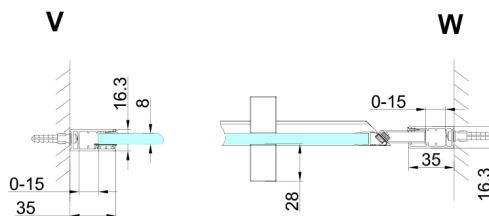

TRINITY BLACK shower door 1200 mm, clear glass, left

Order code: GT1212CL-B

Size

Width: 1200 mm

Height: 2000 mm

Properties

Warranty: 3 years

Technical sheet

MODEL	A	B	C
800	785-815	167	555
900	885-915	267	555
1000	985-1015	367	555
1100	1085-1115	467	555
1200	1185-1215	567	555