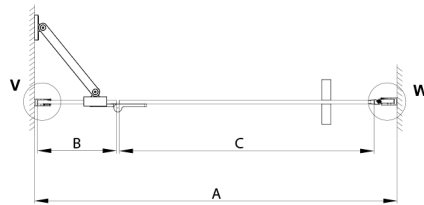

TRINITY GOLD shower door 1100 mm, matt glass, right

Order code: GT1211MR-G

Size

Width: 1100 mm

Height: 2000 mm

Properties

Warranty: 3 years

Technical sheet

MODEL	A	B	C
800	785-815	167	555
900	885-915	267	555
1000	985-1015	367	555
1100	1085-1115	467	555
1200	1185-1215	567	555