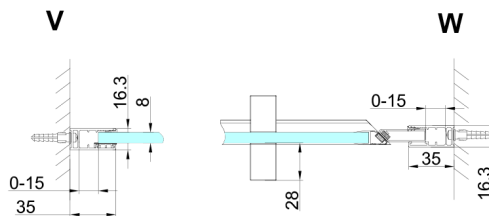

TRINITY GOLD shower door 1100 mm, matt glass, right

Order code: GT1211MR-G

Size

Width: 1100 mm

Height: 2000 mm

Properties

Warranty: 3 years

Technical sheet

MODEL	A	B	C
800	785-815	167	555
900	885-915	267	555
1000	985-1015	367	555
1100	1085-1115	467	555
1200	1185-1215	567	555