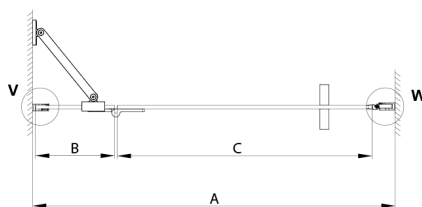

TRINITY CHROME shower door 1100 mm, matt glass, left

Order code: GT1211ML-CH

Size

Width: 1100 mm
Height: 2000 mm

Properties

Warranty: 3 years

Technical sheet

MODEL	A	B	C
800	785-815	167	555
900	885-915	267	555
1000	985-1015	367	555
1100	1085-1115	467	555
1200	1185-1215	567	555