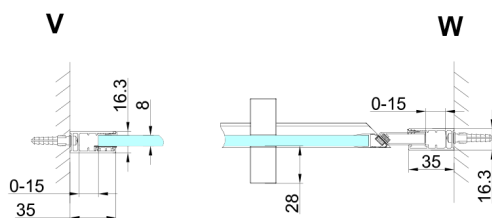

TRINITY CHROME shower door 1100 mm, matt glass, left

Order code: GT1211ML-CH

Size

Width: 1100 mm
Height: 2000 mm

Properties

Warranty: 3 years

Technical sheet

MODEL	A	B	C
800	785-815	167	555
900	885-915	267	555
1000	985-1015	367	555
1100	1085-1115	467	555
1200	1185-1215	567	555