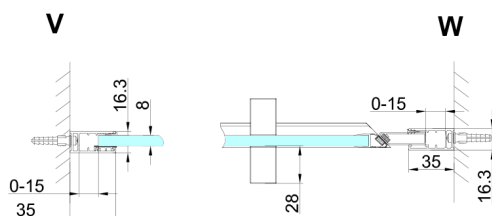

TRINITY GOLD shower door 1100 mm, matt glass, left

Order code: GT1211ML-G

Size

Width: 1100 mm
Height: 2000 mm

Properties

Warranty: 3 years

Technical sheet

MODEL	A	B	C
800	785-815	167	555
900	885-915	267	555
1000	985-1015	367	555
1100	1085-1115	467	555
1200	1185-1215	567	555