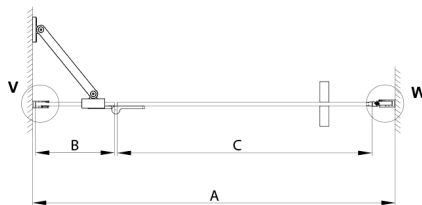

TRINITY GOLD shower door 1100 mm, matt glass, left

Order code: GT1211ML-G

Size

Width: 1100 mm
Height: 2000 mm

Properties

Warranty: 3 years

Technical sheet

MODEL	A	B	C
800	785-815	167	555
900	885-915	267	555
1000	985-1015	367	555
1100	1085-1115	467	555
1200	1185-1215	567	555