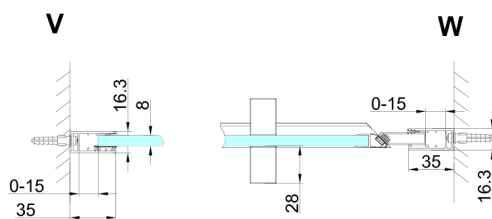

TRINITY CHROME shower door 1100 mm, clear glass, left

Order code: GT1211CL-CH

Size

Width: 1100 mm

Height: 2000 mm

Properties

Warranty: 3 years

Technical sheet

MODEL	A	B	C
800	785-815	167	555
900	885-915	267	555
1000	985-1015	367	555
1100	1085-1115	467	555
1200	1185-1215	567	555