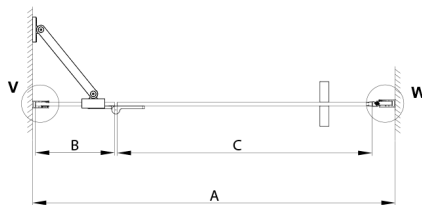

TRINITY CHROME shower door 1100 mm, clear glass, left

Order code: GT1211CL-CH

Size

Width: 1100 mm

Height: 2000 mm

Properties

Warranty: 3 years

Technical sheet

MODEL	A	B	C
800	785-815	167	555
900	885-915	267	555
1000	985-1015	367	555
1100	1085-1115	467	555
1200	1185-1215	567	555