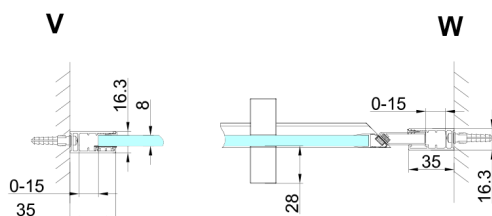

TRINITY GOLD shower door 1100 mm, clear glass, left

Order code: GT1211CL-G

Size

Width: 1100 mm

Height: 2000 mm

Properties

Warranty: 3 years

Technical sheet

MODEL	A	B	C
800	785-815	167	555
900	885-915	267	555
1000	985-1015	367	555
1100	1085-1115	467	555
1200	1185-1215	567	555