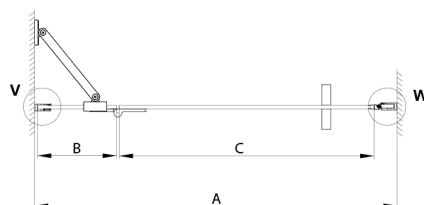

TRINITY GOLD shower door 1100 mm, clear glass, left

Order code: GT1211CL-G

Size

Width: 1100 mm

Height: 2000 mm

Properties

Warranty: 3 years

Technical sheet

MODEL	A	B	C
800	785-815	167	555
900	885-915	267	555
1000	985-1015	367	555
1100	1085-1115	467	555
1200	1185-1215	567	555