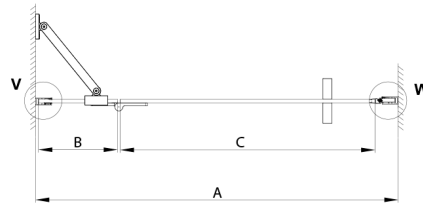

TRINITY BLACK shower door 1100 mm, clear glass, left

Order code: GT1211CL-B

Size

Width: 1100 mm
Height: 2000 mm

Properties

Warranty: 3 years

Technical sheet

MODEL	A	B	C
800	785-815	167	555
900	885-915	267	555
1000	985-1015	367	555
1100	1085-1115	467	555
1200	1185-1215	567	555