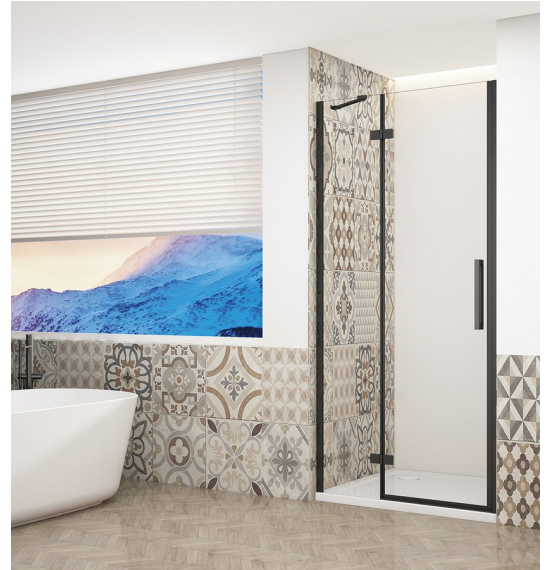

TRINITY BLACK shower door 1100 mm, clear glass, left

Order code: GT1211CL-B

Size

Width: 1100 mm
Height: 2000 mm

Properties

Warranty: 3 years

Technical sheet

MODEL	A	B	C
800	785-815	167	555
900	885-915	267	555
1000	985-1015	367	555
1100	1085-1115	467	555
1200	1185-1215	567	555