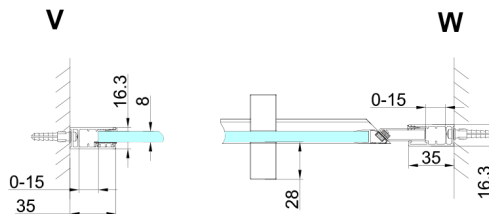

TRINITY BLACK shower door 1100 mm, clear glass, left

Order code: GT1211CL-B

Size

Width: 1100 mm
Height: 2000 mm

Properties

Warranty: 3 years

Technical sheet

MODEL	A	B	C
800	785-815	167	555
900	885-915	267	555
1000	985-1015	367	555
1100	1085-1115	467	555
1200	1185-1215	567	555