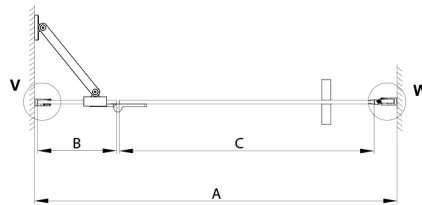

TRINITY GOLD shower door 1000 mm, matt glass, right

Order code: GT1210MR-G

Size

Width: 1000 mm

Height: 2000 mm

Properties

Warranty: 3 years

Technical sheet

MODEL	A	B	C
800	785-815	167	555
900	885-915	267	555
1000	985-1015	367	555
1100	1085-1115	467	555
1200	1185-1215	567	555