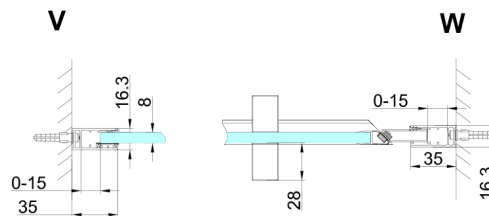

TRINITY GOLD shower door 1000 mm, matt glass, right

Order code: GT1210MR-G

Size

Width: 1000 mm

Height: 2000 mm

Properties

Warranty: 3 years

Technical sheet

MODEL	A	B	C
800	785-815	167	555
900	885-915	267	555
1000	985-1015	367	555
1100	1085-1115	467	555
1200	1185-1215	567	555