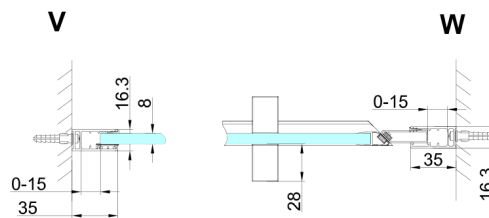

TRINITY CHROME shower door 1000 mm, matt glass, left

Order code: GT1210ML-CH

Size

Width: 1000 mm

Height: 2000 mm

Properties

Warranty: 3 years

Technical sheet

MODEL	A	B	C
800	785-815	167	555
900	885-915	267	555
1000	985-1015	367	555
1100	1085-1115	467	555
1200	1185-1215	567	555