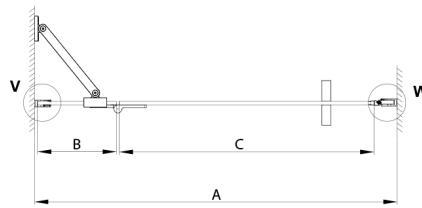

TRINITY CHROME shower door 1000 mm, matt glass, left

Order code: GT1210ML-CH

Size

Width: 1000 mm

Height: 2000 mm

Properties

Warranty: 3 years

Technical sheet

MODEL	A	B	C
800	785-815	167	555
900	885-915	267	555
1000	985-1015	367	555
1100	1085-1115	467	555
1200	1185-1215	567	555