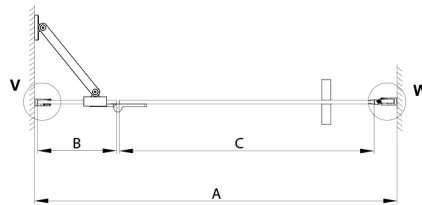

TRINITY GOLD shower door 1000 mm, matt glass, left

Order code: GT1210ML-G

Size

Width: 1000 mm

Height: 2000 mm

Properties

Warranty: 3 years

Technical sheet

MODEL	A	B	C
800	785-815	167	555
900	885-915	267	555
1000	985-1015	367	555
1100	1085-1115	467	555
1200	1185-1215	567	555