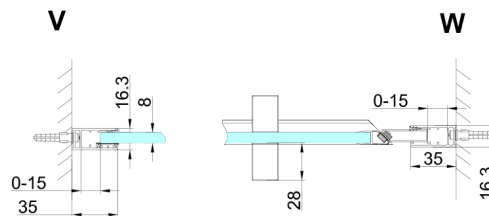

TRINITY GOLD shower door 1000 mm, matt glass, left

Order code: GT1210ML-G

Size

Width: 1000 mm

Height: 2000 mm

Properties

Warranty: 3 years

Technical sheet

MODEL	A	B	C
800	785-815	167	555
900	885-915	267	555
1000	985-1015	367	555
1100	1085-1115	467	555
1200	1185-1215	567	555