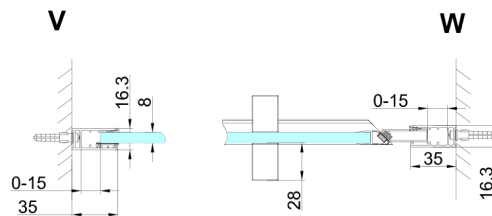

TRINITY CHROME shower door 1000 mm, clear glass, right

Order code: GT1210CR-CH

Size

Width: 1000 mm

Height: 2000 mm

Properties

Warranty: 3 years

Technical sheet

MODEL	A	B	C
800	785-815	167	555
900	885-915	267	555
1000	985-1015	367	555
1100	1085-1115	467	555
1200	1185-1215	567	555