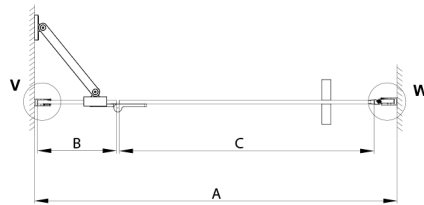

TRINITY CHROME shower door 1000 mm, clear glass, right

Order code: GT1210CR-CH

Size

Width: 1000 mm

Height: 2000 mm

Properties

Warranty: 3 years

Technical sheet

MODEL	A	B	C
800	785-815	167	555
900	885-915	267	555
1000	985-1015	367	555
1100	1085-1115	467	555
1200	1185-1215	567	555