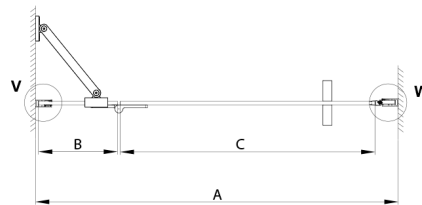

TRINITY GOLD shower door 1000 mm, clear glass, left

Order code: GT1210CL-G

Size

Width: 1000 mm

Height: 2000 mm

Properties

Warranty: 3 years

Technical sheet

MODEL	A	B	C
800	785-815	167	555
900	885-915	267	555
1000	985-1015	367	555
1100	1085-1115	467	555
1200	1185-1215	567	555