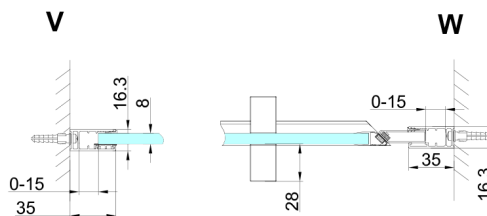

TRINITY GOLD shower door 1000 mm, clear glass, left

Order code: GT1210CL-G

Size

Width: 1000 mm

Height: 2000 mm

Properties

Warranty: 3 years

Technical sheet

MODEL	A	B	C
800	785-815	167	555
900	885-915	267	555
1000	985-1015	367	555
1100	1085-1115	467	555
1200	1185-1215	567	555