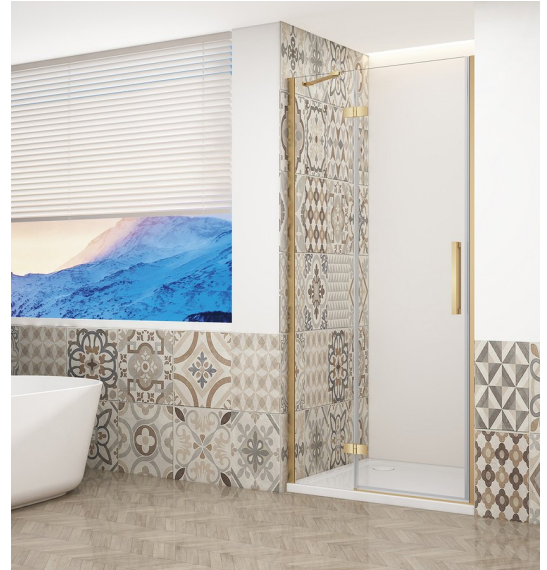

TRINITY GOLD shower door 1000 mm, clear glass, left

Order code: GT1210CL-G

Size

Width: 1000 mm

Height: 2000 mm

Properties

Warranty: 3 years

Technical sheet