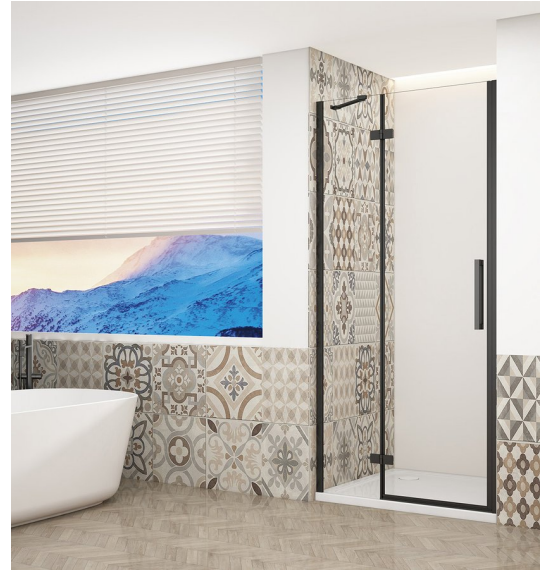

TRINITY BLACK shower door 1000 mm, clear glass, left

Order code: GT1210CL-B

Size

Width: 1000 mm

Height: 2000 mm

Properties

Warranty: 3 years