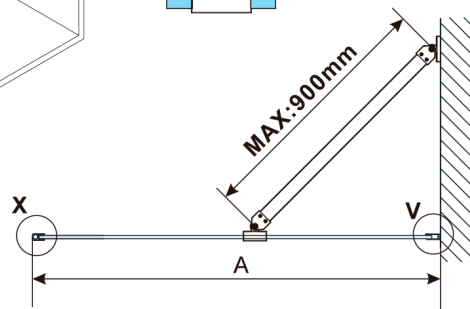

ESCA GOLD MATT One-piece shower glass panel, wall-mount, clear Glass, 300 mm

Order code: ES1030-04

Size

Height: 2100 mm

Depth: 300 mm

Properties

Warranty: 2 years

Technical sheet

MODEL	A,mm
ES1030	290-305
ES1040	390-405
ES1050	490-505
ES1060	590-605

MODEL	A,mm
ES1070, ES1170, ES1270, ES1370, ES1470, ES1570	690-705
ES1080, ES1180, ES1280, ES1380, ES1480, ES1580	790-805
ES1090, ES1190, ES1290, ES1390, ES1490, ES1590	890-905
ES1010, ES1110, ES1210, ES1310, ES1410, ES1510	990-1005
ES1011, ES1111, ES1211, ES1311, ES1411, ES1511	1090-1105
ES1012, ES1112, ES1212, ES1312, ES1412, ES1512	1190-1205
ES1013, ES1113, ES1213, ES1313, ES1413, ES1513	1290-1305
ES1014, ES1114, ES1214, ES1314, ES1414, ES1514	1390-1405
ES1015, ES1115, ES1215, ES1315, ES1415, ES1515	1490-1505