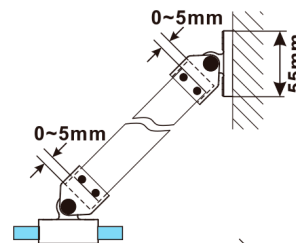

ESCA GOLD MATT One-piece shower glass panel, wall-mount, clear Glass, 300 mm

Order code: ES1030-04

Size

Height: 2100 mm

Depth: 300 mm

Properties

Warranty: 2 years

Technical sheet

MODEL	A,mm
ES1030	290-305
ES1040	390-405
ES1050	490-505
ES1060	590-605

MODEL	A,mm
ES1070, ES1170, ES1270, ES1370, ES1470, ES1570	690-705
ES1080, ES1180, ES1280, ES1380, ES1480, ES1580	790-805
ES1090, ES1190, ES1290, ES1390, ES1490, ES1590	890-905
ES1010, ES1110, ES1210, ES1310, ES1410, ES1510	990-1005
ES1011, ES1111, ES1211, ES1311, ES1411, ES1511	1090-1105
ES1012, ES1112, ES1212, ES1312, ES1412, ES1512	1190-1205
ES1013, ES1113, ES1213, ES1313, ES1413, ES1513	1290-1305
ES1014, ES1114, ES1214, ES1314, ES1414, ES1514	1390-1405
ES1015, ES1115, ES1215, ES1315, ES1415, ES1515	1490-1505