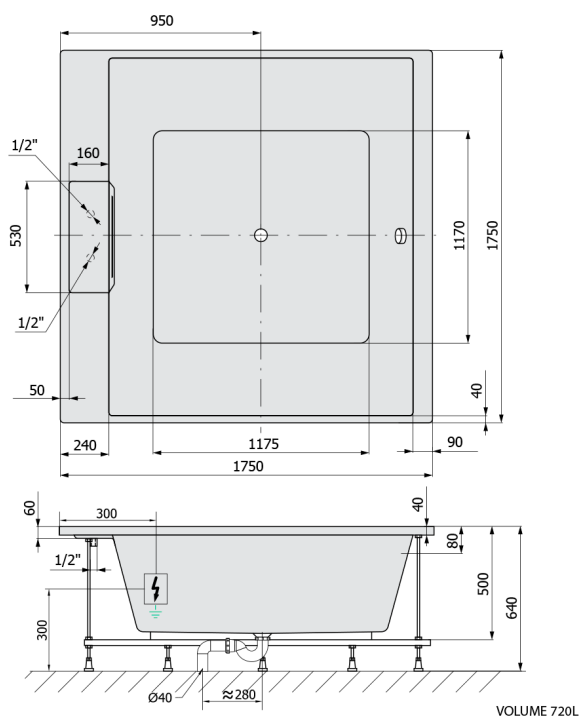

CAME FALLS Whirlpool Bath, 175x175x50cm, Highline Hydro-Air, chrome

Order code: 23611F.6010

Size

Length: 1750 mm
 Width: 1750 mm
 Height: 500 mm
 Volume: 720 l

Properties

Colour: White
 Material: Acrylate
 Warranty: 2 years

Technical sheet

Electric cable 3x2,5mm²
 Length 2m from the wall
 Elektrický kabel 3x2,5mm²
 Délka kabelu ze zdi 2m

Electrical Characteristic:
 Tension: 220-230V/50hz
 Max. power consumption: 1200W
 Electric protection: residual-current device 30mA