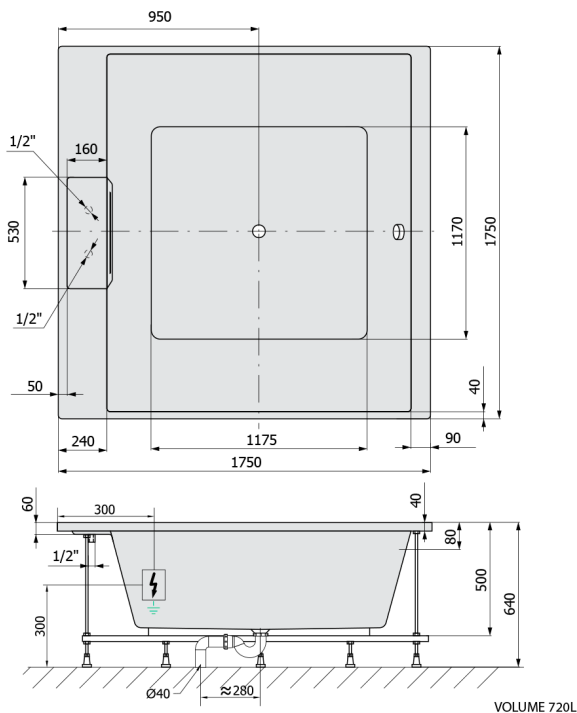

CAME FALLS Whirlpool Bath, 175x175x50cm, Highline Hydro, chrome

Order code: 23611F.5010

Size

Length: 1750 mm
 Width: 1750 mm
 Height: 500 mm
 Volume: 720 l

Properties

Colour: White
 Material: Acrylate
 Warranty: 2 years

Technical sheet

Electric cable 3x2,5mm²
 Length 2m from the wall
 Elektrický kabel 3x2,5mm²
 Délka kabelu ze zdi 2m

Electrical Characteristic:
 Tension: 220-230V/50hz
 Max. power consumption: 1200W
 Electric protection: residual-current device 30mA