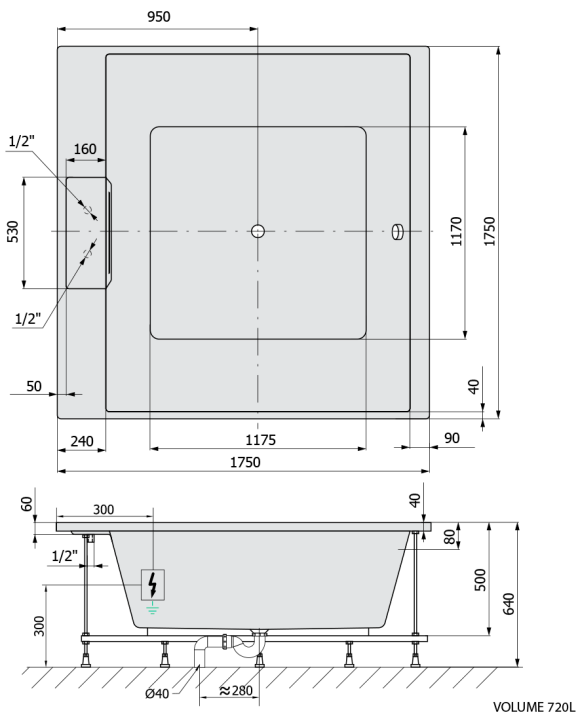

CAME FALLS Whirlpool Bath, 175x175x50cm, Attraction Hydro, chrome

Order code: 23611F.3010

Size

Length: 1750 mm
 Width: 1750 mm
 Height: 500 mm
 Volume: 720 l

Properties

Colour: White
 Material: Acrylate
 Warranty: 2 years

Technical sheet

Electric cable 3x2,5mm²
 Length 2m from the wall
 Elektrický kabel 3x2,5mm²
 Délka kabelu ze zdi 2m

Electrical Characteristic:
 Tension: 220-230V/50hz
 Max. power consumption: 1200W
 Electric protection: residual-current device 30mA